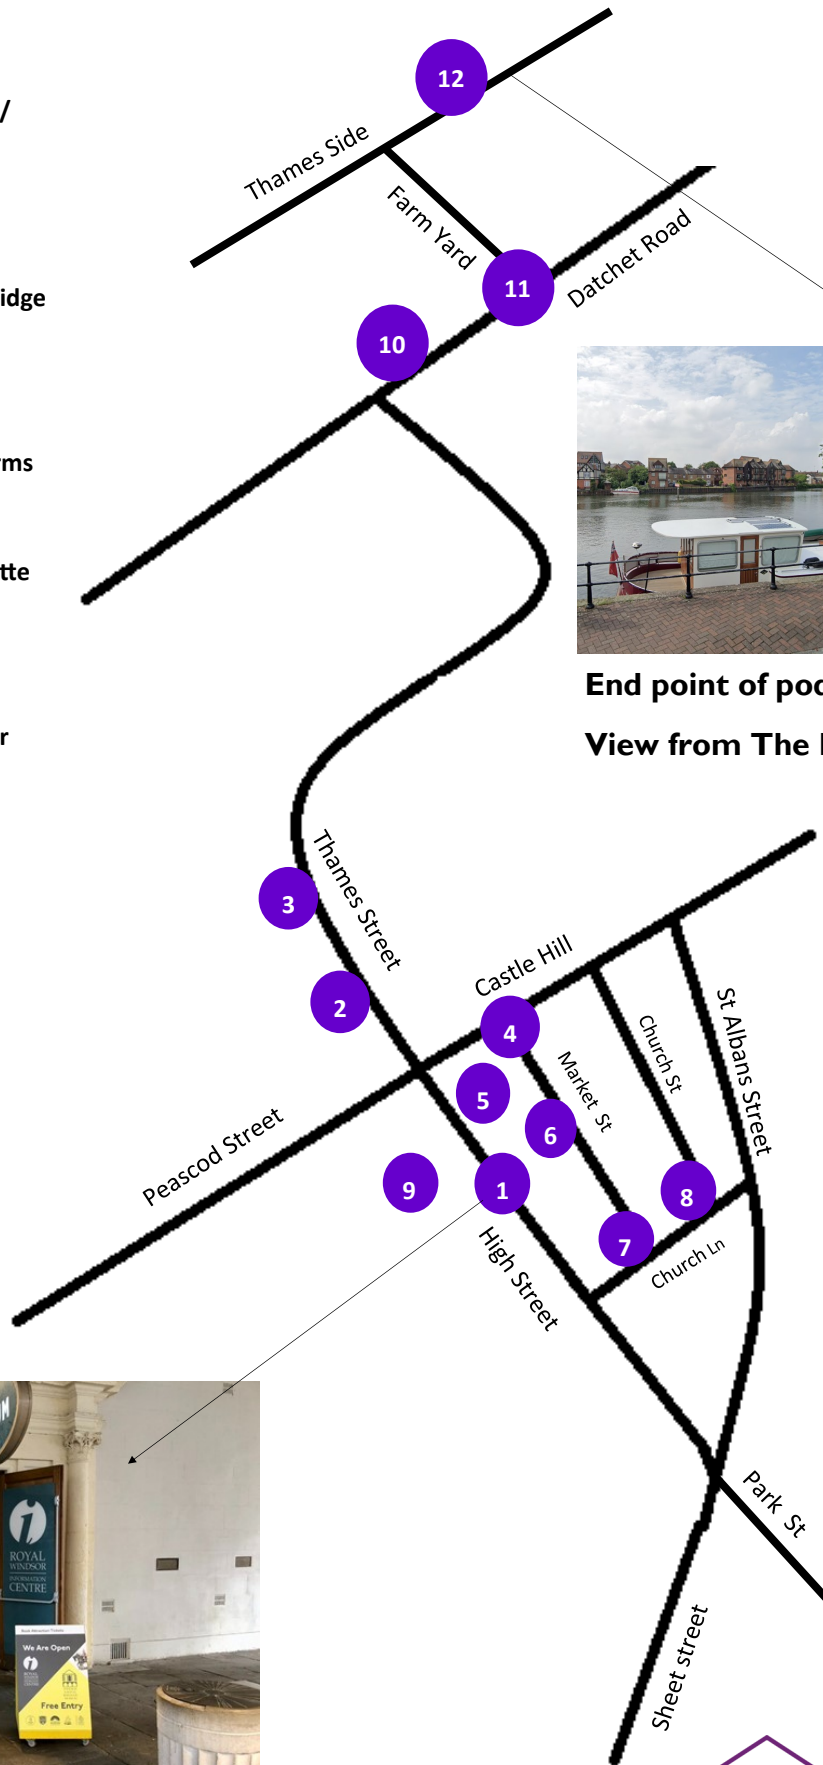

Podcast walking tour map: Windsor's historic pubs

1. Windsor Guildhall/
Windsor & Royal
Borough Museum
2. Harte and Garter
3. Duchess of Cambridge
4. Horse and Groom
5. Crooked House
6. The Carpenters Arms
7. Prince Harry
8. The Queen Charlotte
9. Castle Hotel
10. The Bell & Dragon
11. The Royal Windsor
12. The Boatman

**End point of podcast -
View from The Boatman**

**Starting point of podcast -
Windsor & Royal Borough Museum**

www.rbwm.gov.uk